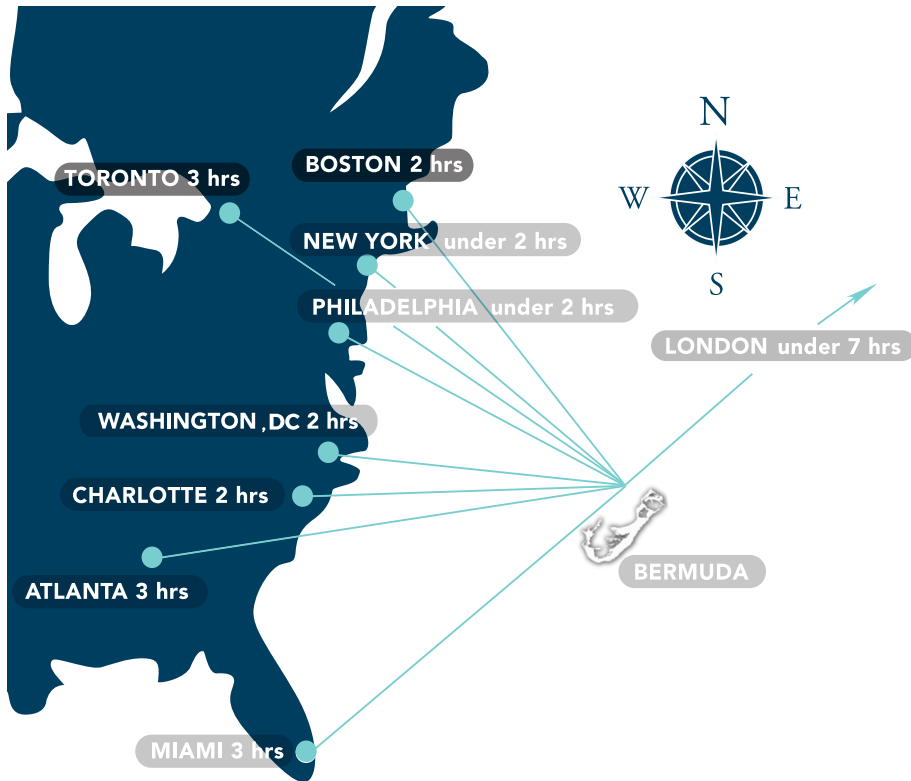

## Flight Schedule (now - December 31, 2019)

Atlanta (ATL) - Delta Airlines **DAILY**

Boston (BOS) - Delta Airlines & JetBlue **DAILY**

Miami (MIA) - American Airlines **DAILY**

New York (JFK) - American Airlines, Delta Airlines & JetBlue **DAILY**

Philadelphia (PHL) - American Airlines

1x a week until April | April onward **DAILY**

Toronto (YYZ) - Air Canada

4x a week March-April | 5x a week May-June | **DAILY** July-Aug | 5x a week Sept-Oct

Toronto (YYZ) - West Jet

3x a week

London (LGW) - British Airways

5x a week until April 1 | **DAILY** April 2 - October 31

## Seasonal Flights (April - August)

New York (EWR) - United **DAILY** April 29-August 19

Charlotte (CLT) - American Airlines 1x a week June-August

Washington, DC (DCA) - American Airlines **DAILY** June-August