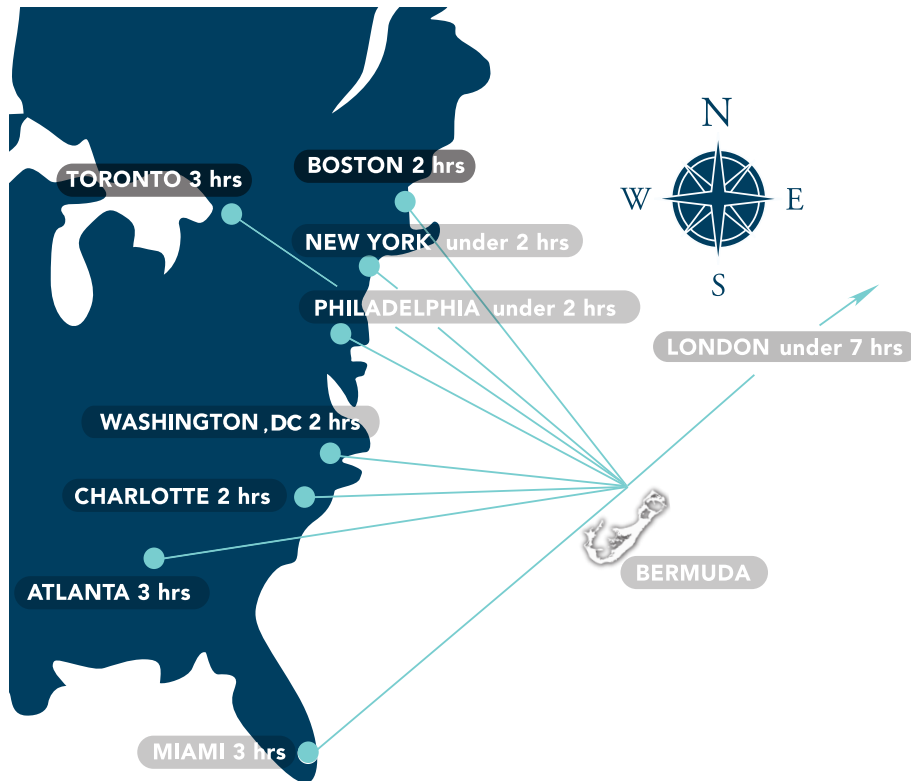

2019 Flights to BERMUDA

Updated June 2019

Flight Schedule (now - December 31, 2019)

Atlanta (ATL) - Delta Airlines **DAILY**

Boston (BOS) - Delta Airlines **DAILY**

Boston (BOS) - JetBlue **DAILY** | reduced to 3x a week on Nov 1

Miami (MIA) - American Airlines **DAILY**

New York (JFK) - American Airlines, Delta Airlines **DAILY**

New York (JFK) - JetBlue **DAILY** | reduced to 4x a week on Nov 1

New York (LGA) - American Airlines | starts Dec 21, 1x a week

Philadelphia (PHL) - American Airlines **DAILY**

Toronto (YYZ) - Air Canada

5x a week May-June | **DAILY** July-Aug | 5x a week Sept-Oct

Toronto (YYZ) - West Jet | 3x a week, reduced to 2x a week on Nov 1

London (LGW) - British Airways **DAILY** until October 31

Seasonal Flights (April - August)

Newark (EWR) - United **DAILY** until August 19

Charlotte (CLT) - American Airlines | 1x a week until August

Washington, DC (DCA) - American Airlines **DAILY** until September 3